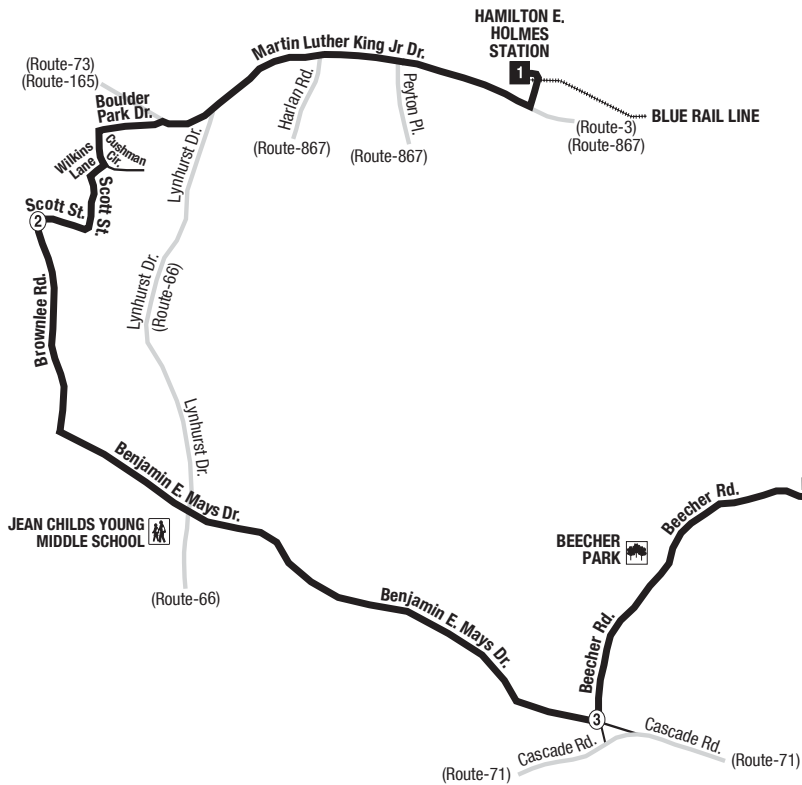

Routes intersecting at Hamilton E. Holmes Station:  
 Rutas intersectando en la Estación Hamilton E. Holmes:

- 3-Martin Luther King, Jr. Drive/Auburn Avenue
- 51-Joseph E. Boone Boulevard
- 60-Hightower Road
- 66-Lynhurst Drive/Princeton Lakes
- 68-Benjamin E. Mays Drive
- 73-Fulton Industrial
- 153-James Jackson Parkway
- 165-Fairburn Road
- 201-Six Flags Over Georgia
- 850-Carroll Heights/Fairburn Heights
- 856-Baker Hills/Wilson Mill Meadows
- 865-Boulder Park Drive
- 867-Peyton Forest/Dixie Hills
- CobbLinc

**NORTH**  
**NORTE**

INTERSECTING ROUTES  
 Rutas Intersectando

Routes intersecting at Ashby Station:  
 Rutas intersectando en la Estación Ashby:

- 1-Marietta Boulevard/Joseph E. Lowery Boulevard
- 68-Benjamin E. Mays Drive

Routes intersecting at West End Station:  
 Rutas intersectando en la Estación West End:

- 1-Marietta Boulevard/Joseph E. Lowery Boulevard
- 40-Peachtree Street/Downtown
- 58-Hollywood Road/Lucile Avenue
- 68-Benjamin E. Mays Drive
- 71-Cascade Road
- 81-Venetian Hills/Delowe Drive
- 94-Northside Drive
- 95-Metropolitan Parkway
- 155-Pittsburgh
- 832-Grant Park