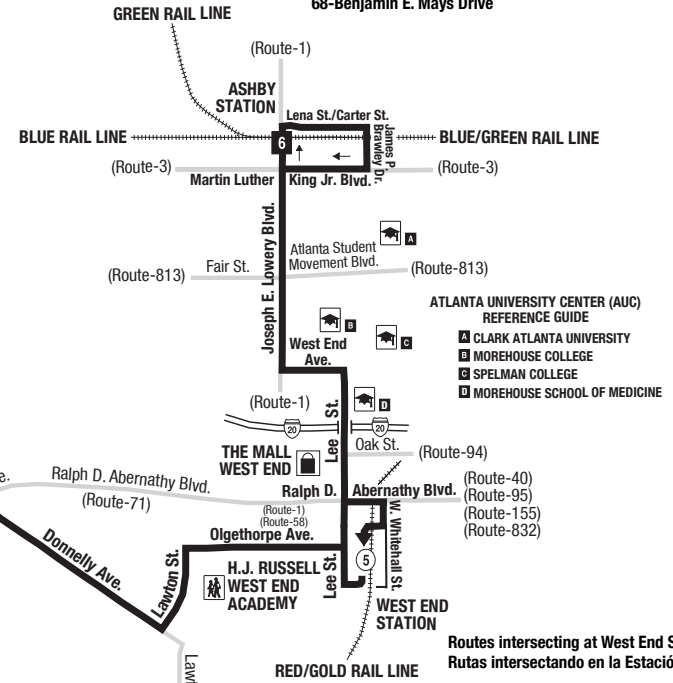

Routes intersecting at Hamilton E. Holmes Station:  
 Rutas intersectando en la Estación Hamilton E. Holmes:

- 3-Martin Luther King, Jr. Drive/Auburn Avenue
- 51-Joseph E. Boone Boulevard
- 60-Hightower Road
- 66-Lynhurst Drive/Princeton Lakes
- 68-Benjamin E. Mays Drive
- 73-Fulton Industrial
- 153-James Jackson Parkway
- 165-Fairburn Road
- 201-Six Flags Over Georgia
- 850-Carroll Heights/Fairburn Heights
- 856-Baker Hills/Wilson Mill Meadows
- 865-Boulder Park Drive
- 867-Peyton Forest/Dixie Hills
- CobbLinc

**NORTH**  
**NORTE**

INTERSECTING ROUTES  
 Rutas Intersectando

Routes intersecting at Ashby Station:  
 Rutas intersectando en la Estación Ashby:

- 1-Marietta Boulevard/Joseph E. Lowery Boulevard
- 68-Benjamin E. Mays Drive

Routes intersecting at West End Station:  
 Rutas intersectando en la Estación West End:

- 1-Marietta Boulevard/Joseph E. Lowery Boulevard
- 40-Peachtree Street/Downtown
- 58-Hollywood Road/Lucile Avenue
- 68-Benjamin E. Mays Drive
- 71-Cascade Road
- 81-Venetian Hills/Delowe Drive
- 94-Northside Drive
- 95-Metropolitan Parkway
- 155-Pittsburgh
- 832-Grant Park