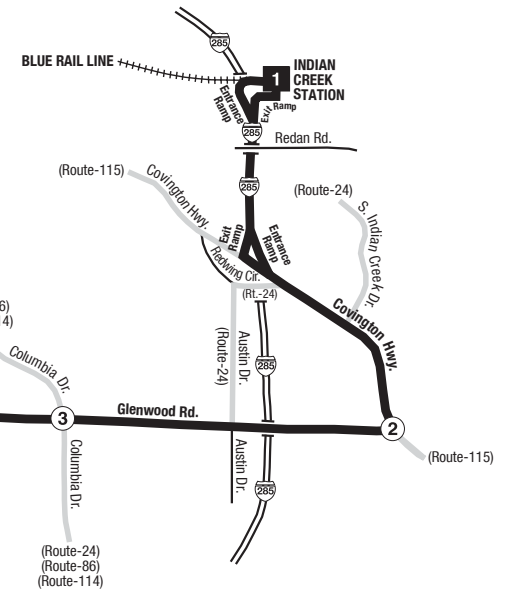

**Routes intersecting at Georgia State Station:  
Rutas intersectando en la Estación Georgia State:**

- 107-Glenwood**
- 813-Atlanta University Center**
- 899-Old Fourth Ward**

**Routes intersecting at Indian Creek Station:  
Rutas intersectando en la Estación Indian Creek:**

- 24-McAfee/Hosea Williams**
- 107-Glenwood**
- 111-Snapfinger Woods**
- 116-Redan Road**
- 119-Hairston Road/Stone Mountain Village**

**NORTH  
NORTE**

**INTERSECTING ROUTES  
Rutas Intersectando**