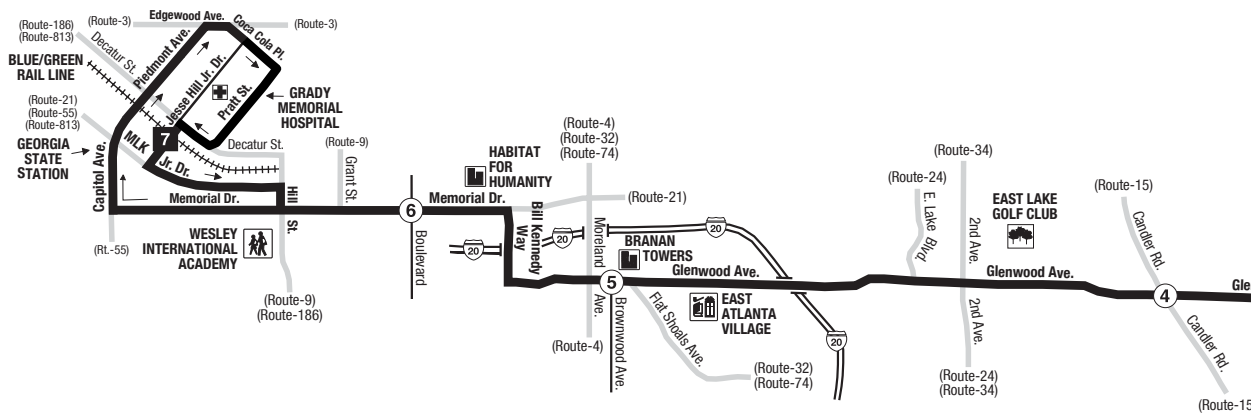

**Routes intersecting at Georgia State Station:  
Rutas intersectando en la Estación Georgia State:**

- 107-Glenwood**
- 813-Atlanta University Center**
- 899-Old Fourth Ward**

**Routes intersecting at Indian Creek Station:  
Rutas intersectando en la Estación Indian Creek:**

- 24-McAfee/Hosea Williams**
- 107-Glenwood**
- 111-Snapfinger Woods**
- 116-Redan Road**
- 119-Hairston Road/Stone Mountain Village**

**NORTH  
NORTE**

**INTERSECTING ROUTES  
Rutas Intersectando**